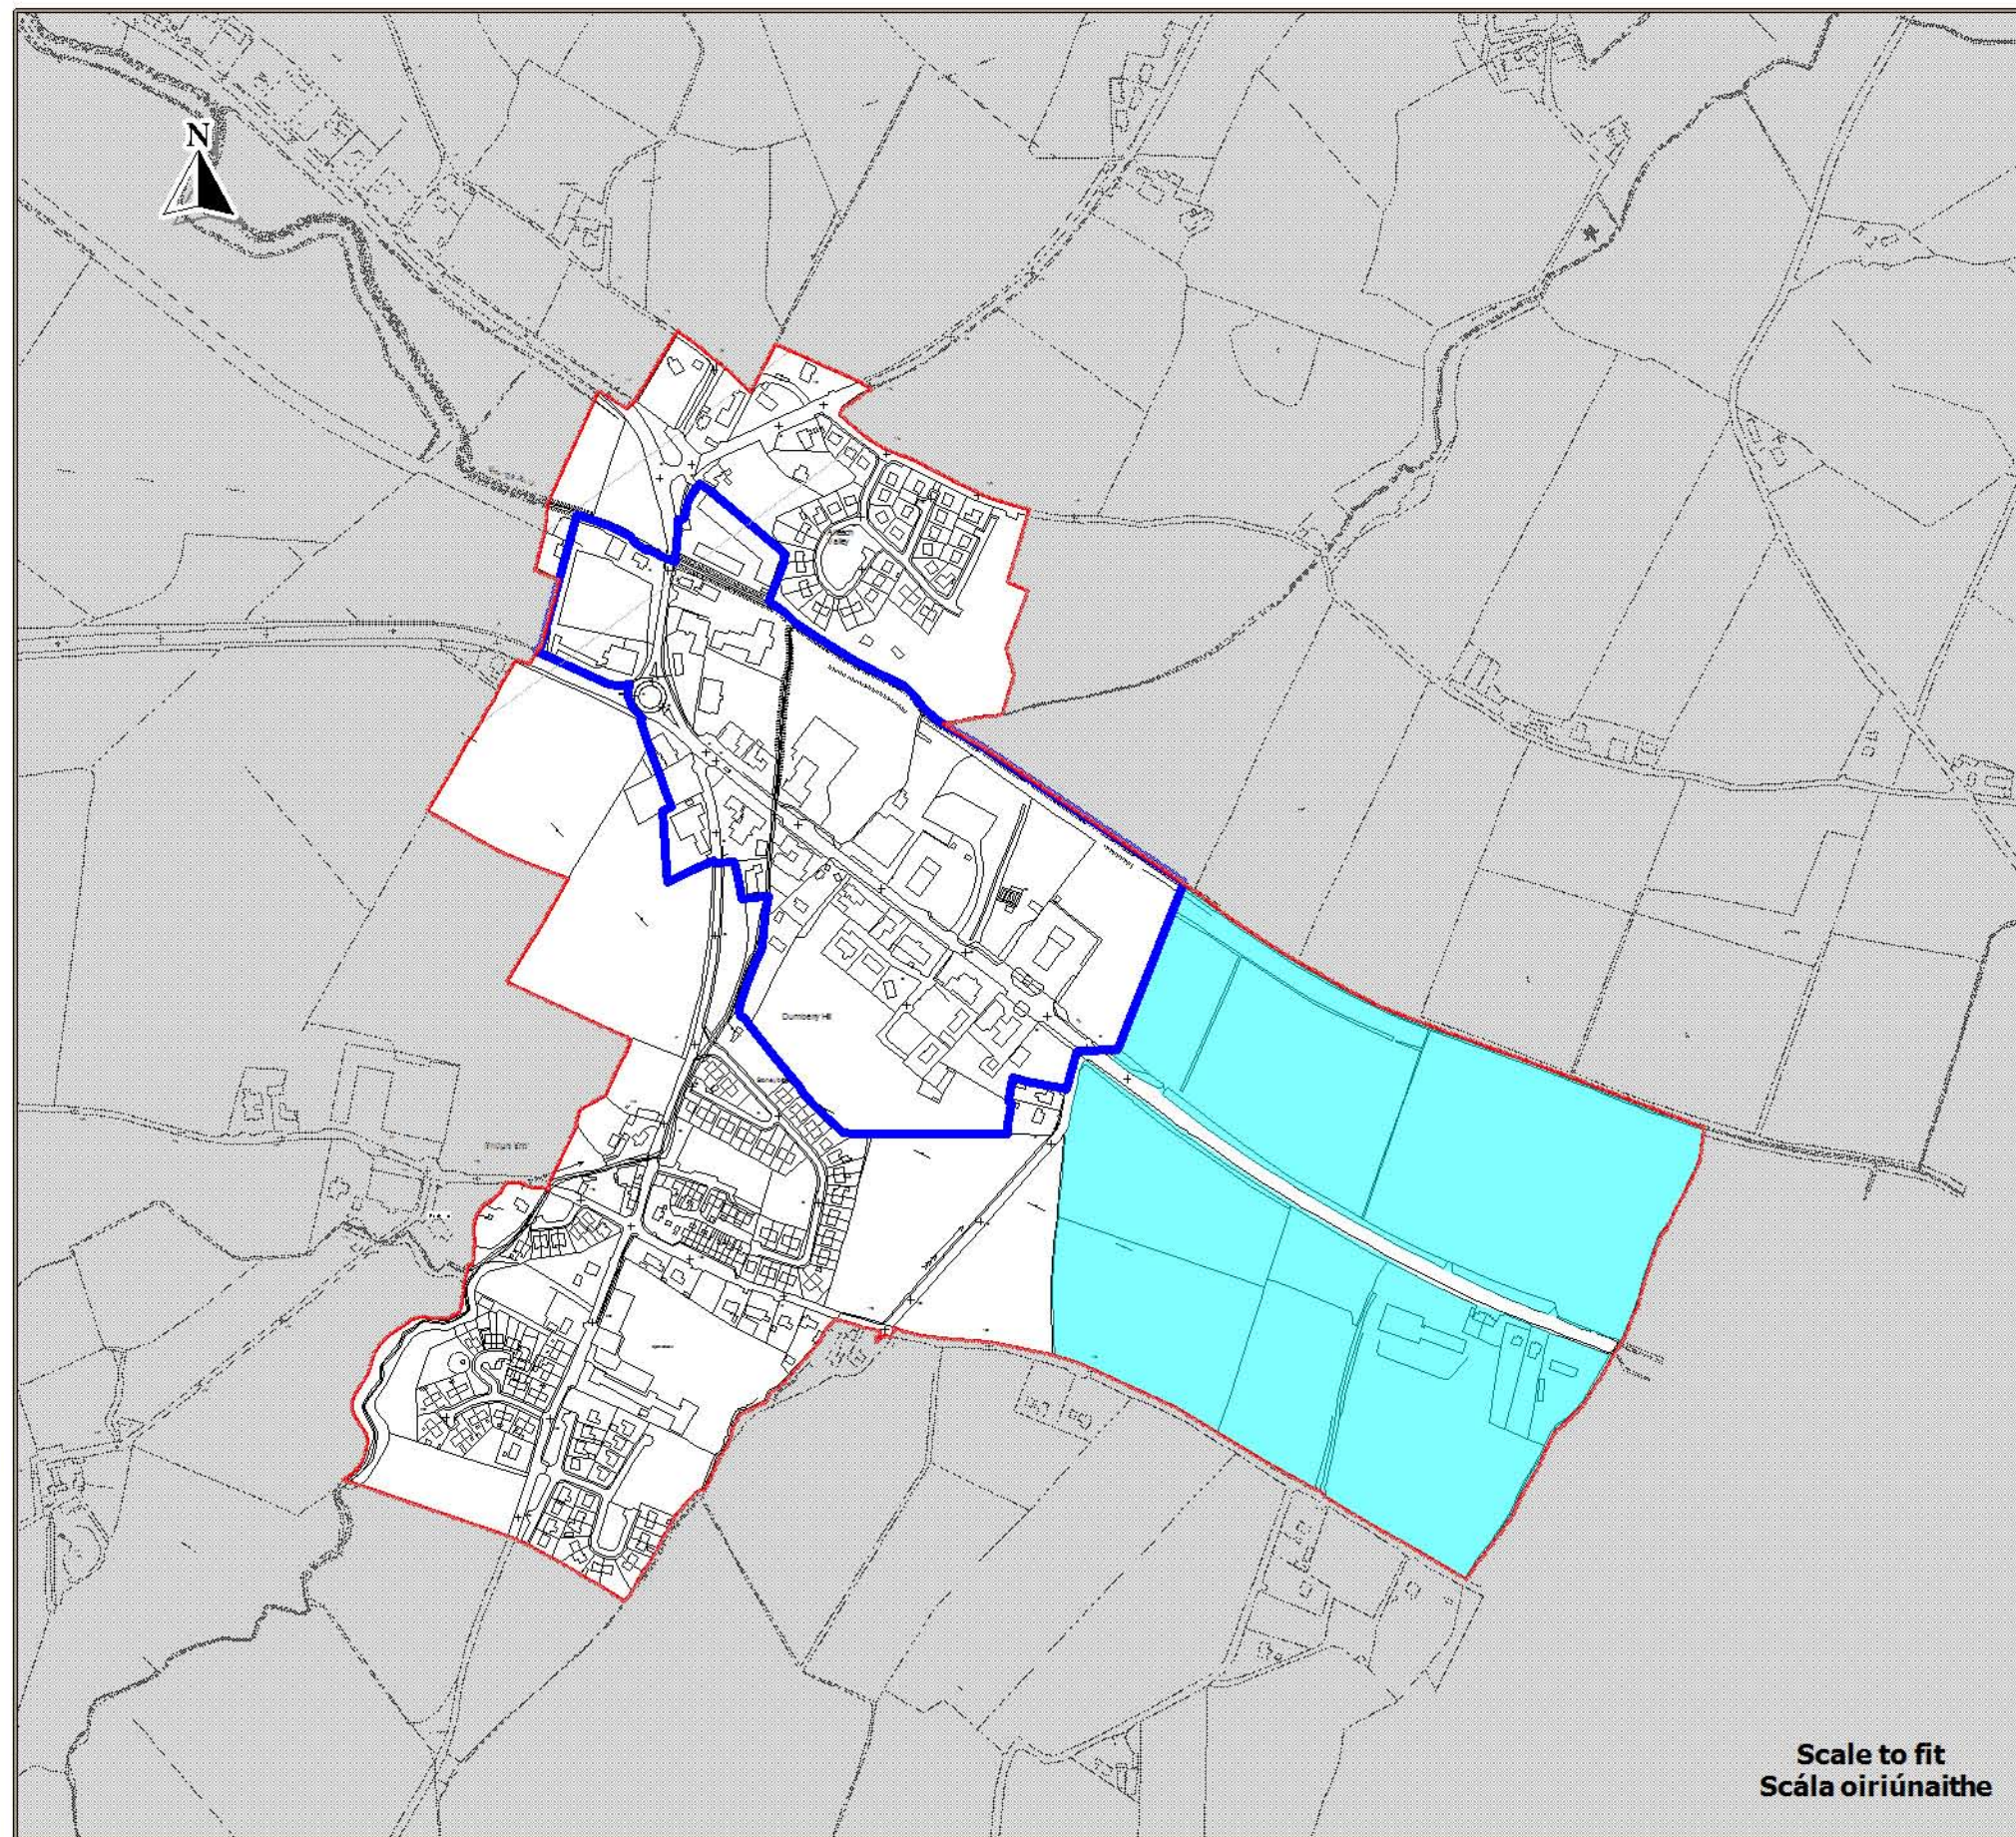

**Draft County Donegal
Development Plan
2018 - 2024**

**Dréacht Plean Forbartha
Contae Dhún na nGall
2018 - 2024**

Layer 2B - Map 15.13
Sraith 2B - Léarscáil 15.13

**Bridgend
Ceann an Droichid**

Settlement Framework
Creat Lonnaíochta

- Settlement Envelopes
  Imchlúdaigh Lonnaíochta
- Town Centre
  Lár an Bhaile
- Opportunity Site
  Suíomh Deise

Scale to fit
Scála oiriúnaithe

Ordnance Survey Ireland data reproduced under OSI Licence Number 2017/02/CCMA/Donagall County Council. Unauthorised reproduction infringes Ordnance Survey Ireland and Government of Ireland copyright. Ordnance Survey Ireland, 2017. Donegal County Council, 2017.

Sonraí de chuid Shuirbhéireacht Ordnaís Éireann arna atáirgeadh faoi Uimhir Cheadúnais SOÉ 2017/02/CCMA Comhairle Contae Dhún na nGall. Má dhéantar é seo a atáirgeadh gan údarás, sáróidh sé cóipcheart Shuirbhéireacht Ordnaís Éireann agus Rialtas na hÉireann. Shuirbhéireacht Ordnaís Éireann, 2017. Comhairle Contae Dhún na nGall, 2017.